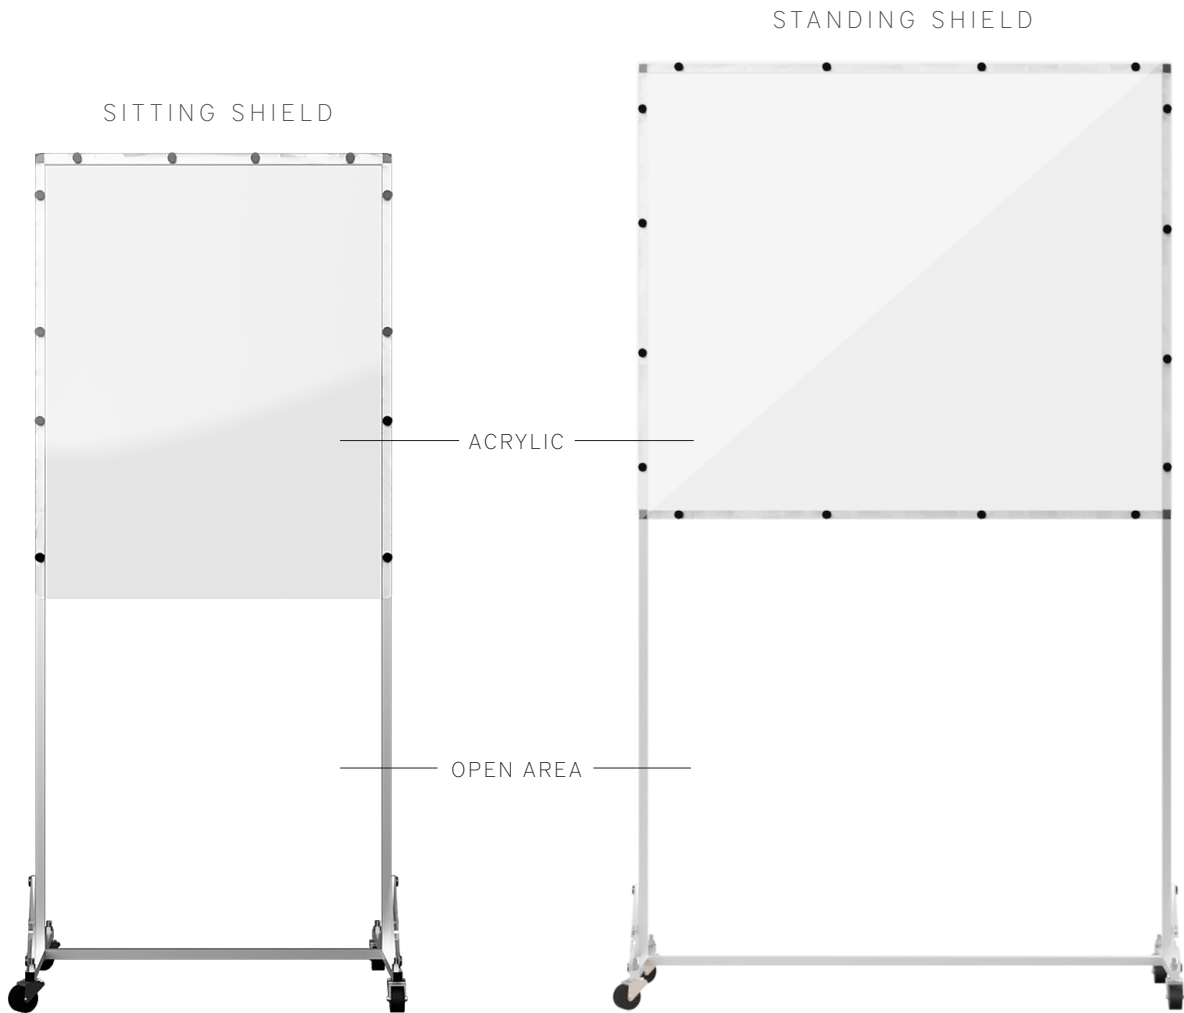

# MOBILE HEALTH GUARD SHIELDS

RIGID CONSTRUCTION WITH RELIABLE WHEELS

**ITEM: 200454**

1-50 Units: \$398 (C)

30"W X 38"H Acrylic shield made of durable 1/8" thick acrylic.

Total Height: 68"

USES

- Restaurants
- Offices
- Salons
- Any other sitting environments

**ITEM: 200534**

1-50 Units: \$498 (C)

39"W X 46"H Acrylic shield made of 1/8" durable thick acrylic.

Total Height: 80"

USES

- Manufacturing
- Banks
- High Pub Tables
- Any other standing environments