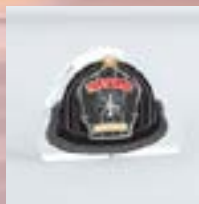

GIVE THANKS!

HERO CUBE

SHOWING APPRECIATION TO THOSE WHO COME TO OUR RESCUE

Item Number: FS-602-FIRE

QTY between 1-125

\$65 (C)

HERO APPRECIATION TIME

FRONT

BACK OF CUBE [personal touch ability]

FRONT OF CUBE

Raw Steel Cube, with acrylic faceplate for graphic image shown or logo.

BACK OF CUBE

Raw Steel Cube, with acrylic faceplate for "flag" graphic image shown or logo.

WORDS SHOWN ON BACK FACEPLATE

Hero, 24/7, Committed, Appreciated, Family, Loving, Devoted, Selfless, Hope, Fearless, Brave, Thank You

MAGNETIC ACCESSORIES

The Hero Cube already includes the 3 magnetic accessories below. Additional magnetic accessories available for additional \$17 (C)

FS-606-HAT

FS-606-EMBLEM

FS-606-FIRECAPE

PRICING INCLUDES: Raw Steel Cube, Front & Back Faceplates (total of 2) and 3 Magnetic Accessories
FREE Personalizations, FREE Setups, FREE Copy Changes (with 25 MOQ order)